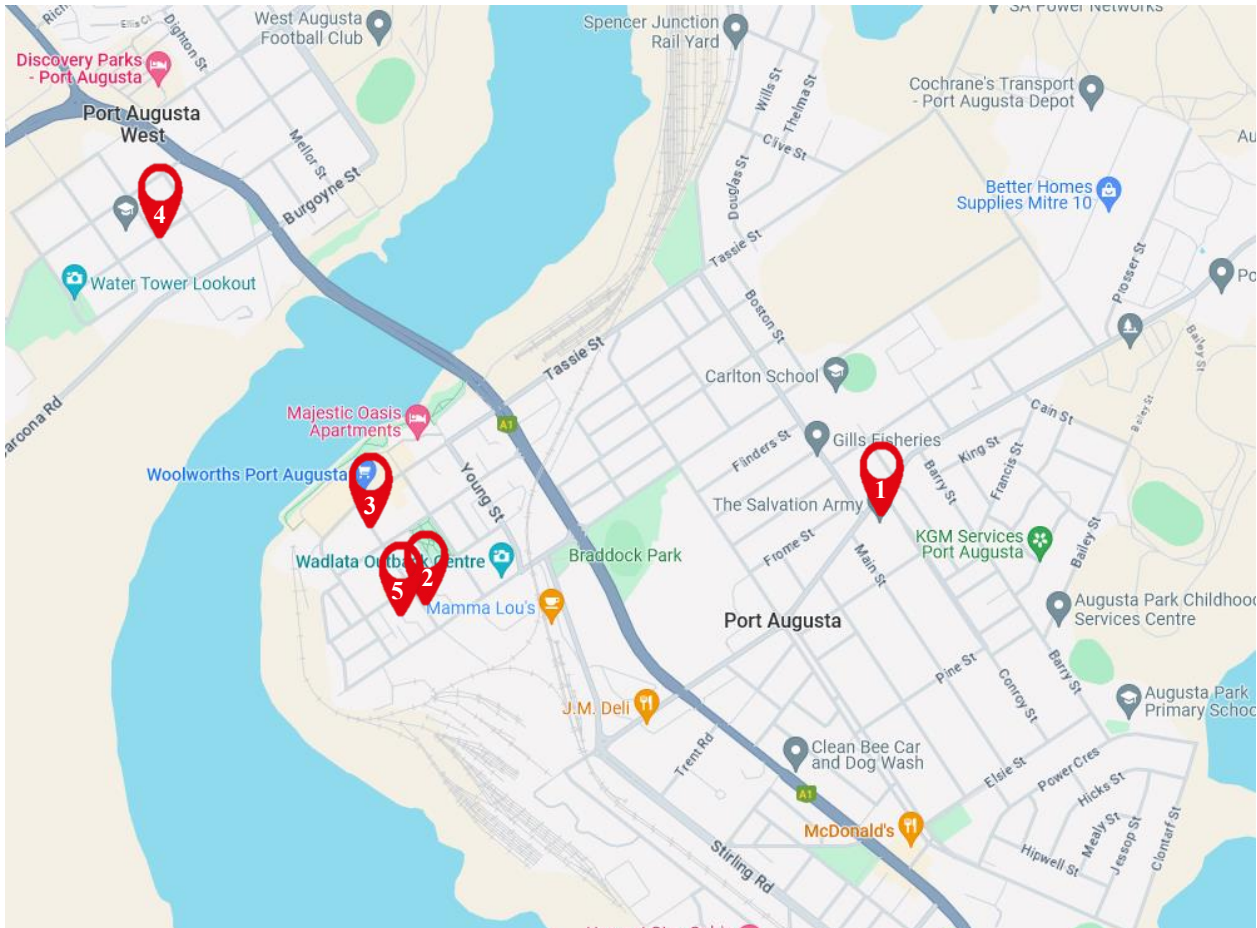

Port Augusta

# Op Shops & Book Exchange

1. **Salvation Army** 1/96 Carlton Parade – Map Reference H10
2. **Life Line** 92 Commercial Road – Map Reference K4
3. **Vinnies** Unit 9/21 Commercial Rd – Map Reference K4
4. **Fashion on Hartley** 10 Hartley St – Map Reference F6
5. **St Augustine's Book Exchange** - 8 Church St – Map Reference L5