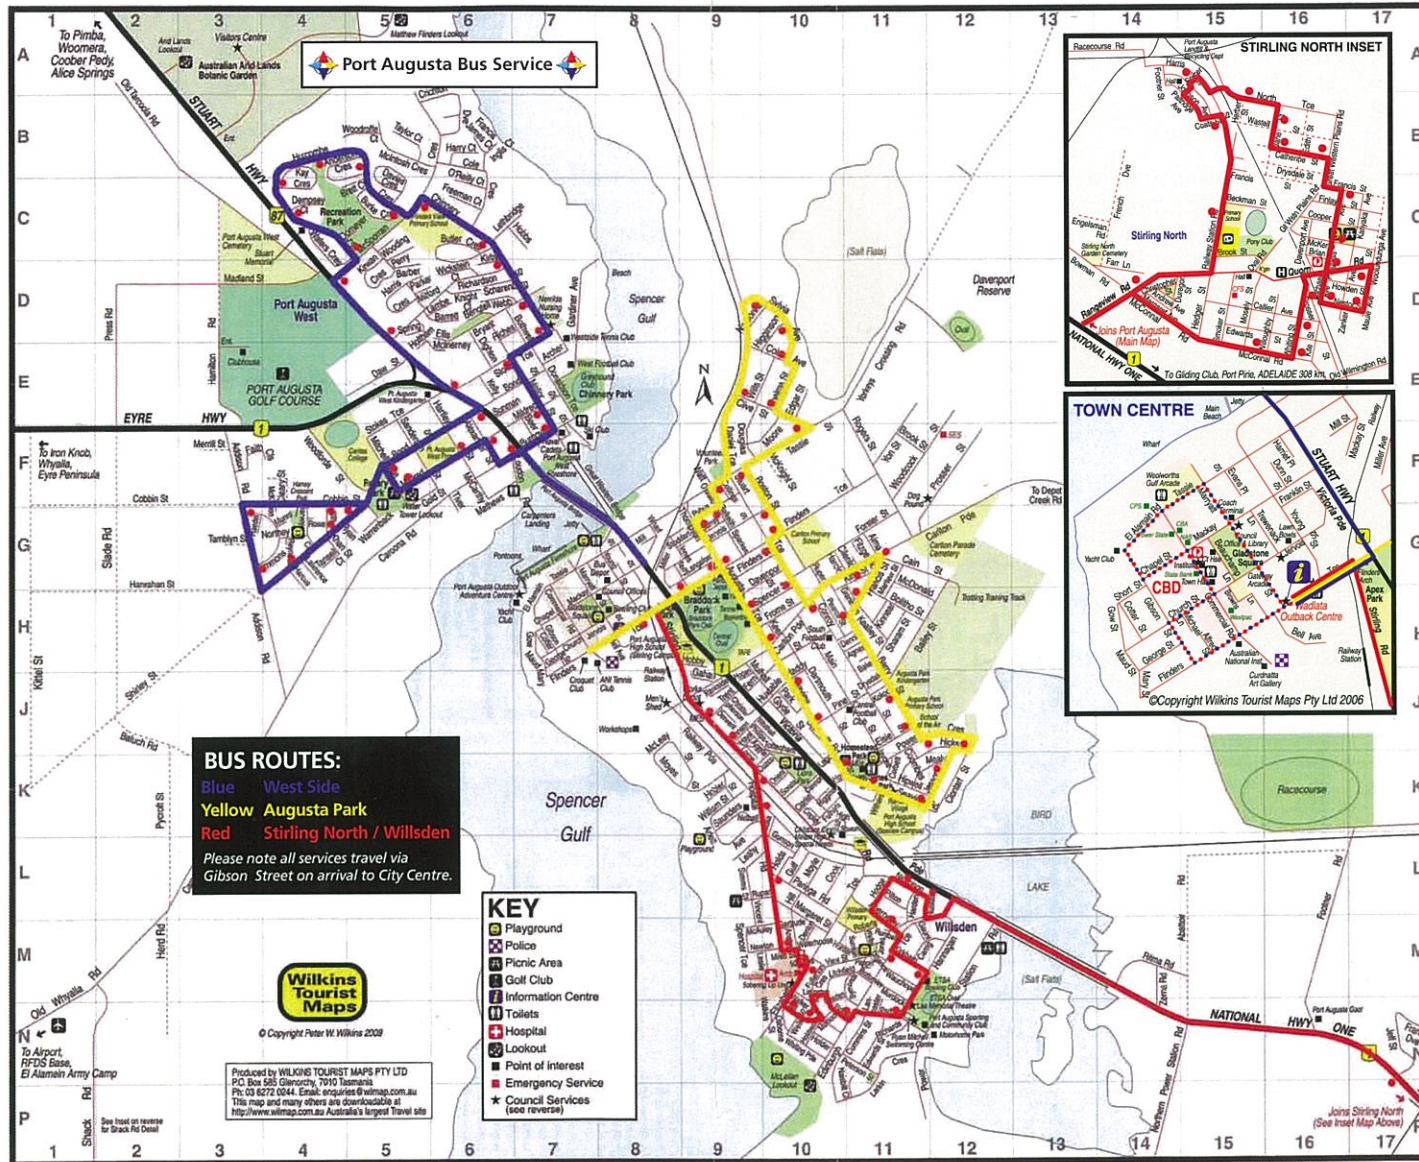

BUS ROUTES – BLUE: WEST SIDE – YELLOW: AUGUSTA PARK – RED: STIRLING NORTH/WILLSDEN

Port Augusta Bus Service

City-Link Bus Timetable

Routes
 570 Willsden – Stirling North
 571 Augusta Park
 572 Westside

Enquiries 08 8285 6900

Effective date 1/4/2017

Shopping | School | Theatre | Sports | Medical

Photographic images courtesy of Port Augusta photographer Georgie Sharp

www.busesrus.com.au